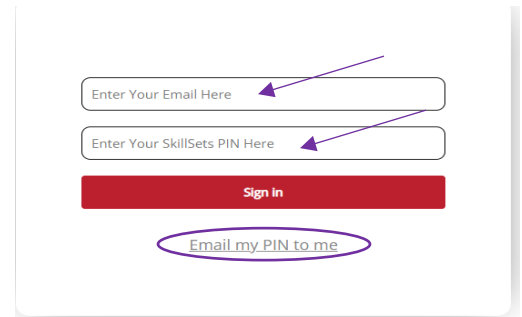

Skillsets Log-in Instructions

www.skillsetonline.com

There is a new look and feel to skillsets. You have **30 Day Focus Sessions** to complete your training modules. If you start a session, you must complete it within the 30-day time period or you will lose your progress.

- Go to www.skillsetonline.com
- Go to **Login** and then **Dashboard Login**.
- Enter your login credentials from the email you received from Skillsets.
- If you forget your pin, you can request it on the login page. **“Email my PIN to me”**