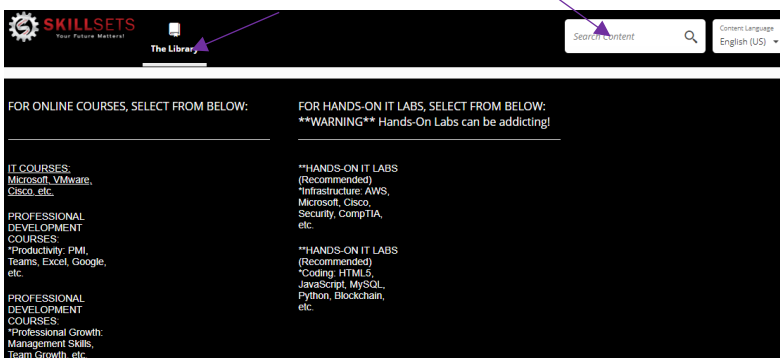

- Click **The Library** on the top left-hand side and select from the options provided or use the **Search** field at the top right-hand side to find courses.