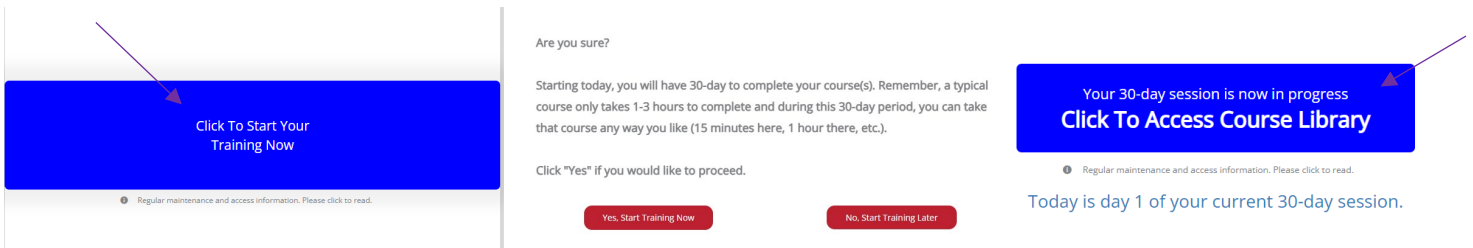

Skillsets Log-in Instructions

www.skillsetonline.com

There is a new look and feel to skillsets. You have **30 Day Focus Sessions** to complete your training modules. If you start a session, you must complete it within the 30-day time period or you will lose your progress.

- Select **“Click To Start Your Training Now”**. Confirm if you are sure, **Yes** will start your 30-day session.
- Then select the **“Click to Access Course Library”** option.

- Click **The Library** on the top left-hand side and select from the options provided or use the **Search** field at the top right-hand side to find courses.